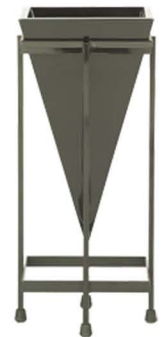

European Square

European Tall Curve

European Tall Cylind

4

EuroTallCyl GlossBlack

European Tall Square

EuroTallSq GlossBlack...

European Cylinder

5

Flower Bowl

FlowerBowl Stand

Grecian

Ice Planter

For color options, please visit the Architechtural Supplements website at www.ASIEarthForms.com

A

B

C

D

6

Italian Three Quarter

Italian Bowl

Italian Half Round

Italian Rectangle

7

Italian Square

Italian

Optimum Bamboo Sq.

Optimum Bamboo Tall

8

Optimum Long Recta

Optimum One Cylind

Optimum Square